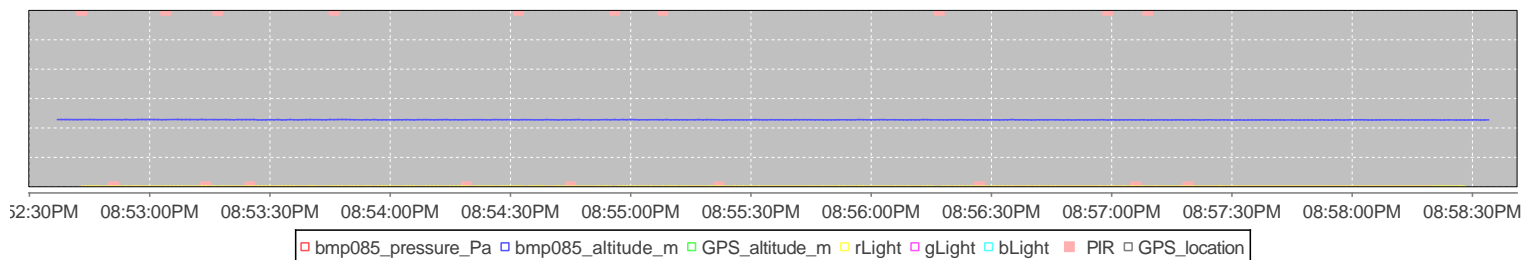

Haunted Hill House, Mineral Wells, TX

Start Date   **Start Time**   **End Date**   **End Time**
Sep 5, 2014   8:52:36 PM   Dec 31, 1969   6:00:00 PM

Location Name: Haunted Hill House, Mineral Wells, TX

Address: 501 NE 1st Street

City: Mineral Wells

State: TX

Zip 76067

Weather Conditions: Hot with High Humidity, Dry

Investigators: Tony and Cathy Ritter

GPS Latitude: 32.80997

Longitude: -98.1096

Module-1a

Module-1b

Individual

Summary