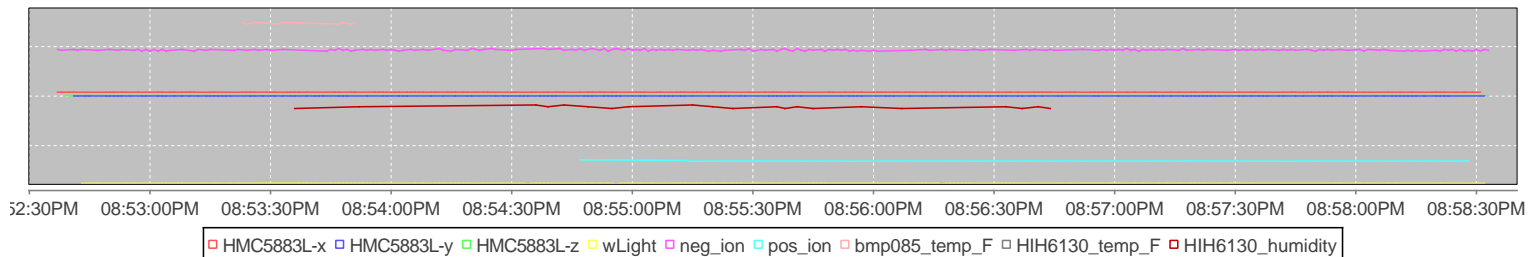

Haunted Hill House, Mineral Wells, TX

Start Date   **Start Time**   **End Date**   **End Time**
Sep 5, 2014   8:52:36 PM   Dec 31, 1969   6:00:00 PM

Location Name: Haunted Hill House, Mineral Wells, TX

Address: 501 NE 1st Street

City: Mineral Wells

State: TX

Zip 76067

Weather Conditions: Hot with High Humidity, Dry

Investigators: Tony and Cathy Ritter

GPS Latitude: 32.80997

Longitude: -98.1096

Module-1a

Module-1b

Individual

Summary