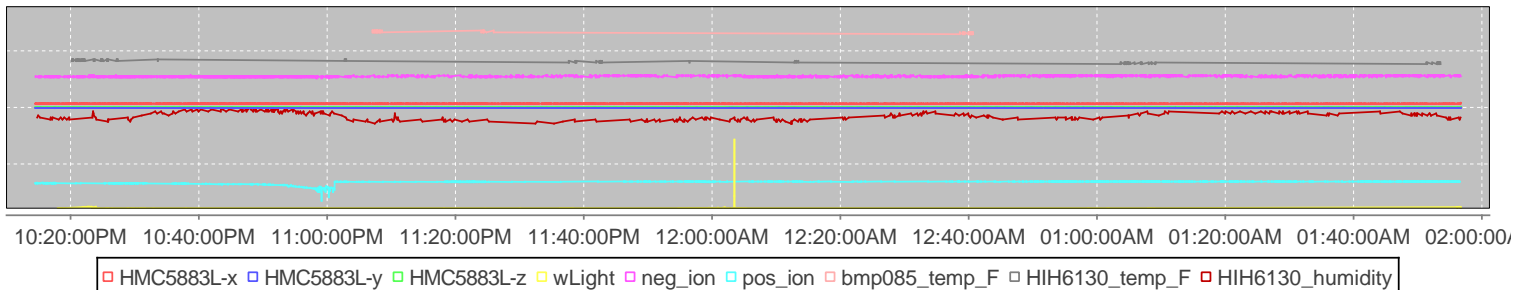

City: Mineral Wells

State: TX

Zip: 76067

Weather Conditions:

Investigators:

GPS Latitude: 32.8106

Longitude: -98.10935

Module-1a

Module-1b

Individual

Summary

Haunted Hill House, Mineral Wells, TX

gps-location

solar

lunar

recTime :1434868508290
MoonPanel_radians :Sun-Moon-Earth angle (radians): 0.9634
MoonPanel_percent :The Moon is 21% of full (waxing)
MoonPanel_newMoonAt :Full on: 7/1/15 9:27 PM
MoonPanel_fullMoonAt :New on: 6/16/15 8:55 AM

geomagnetic

TOTAL_INTENSITY :38748.883 nTesla
HORIZONTAL_INTENSITY :18519.292 nTesla
NORTH_COMPONENT :1359.828 nTesla
EAST_COMPONENT :18469.3 nTesla
VERTICAL_COMPONENT :34036.917
GEOMAGNETIC_INCLINATION :61.45 degrees
GEOMAGNETIC_DECLINATION :4.211 degrees