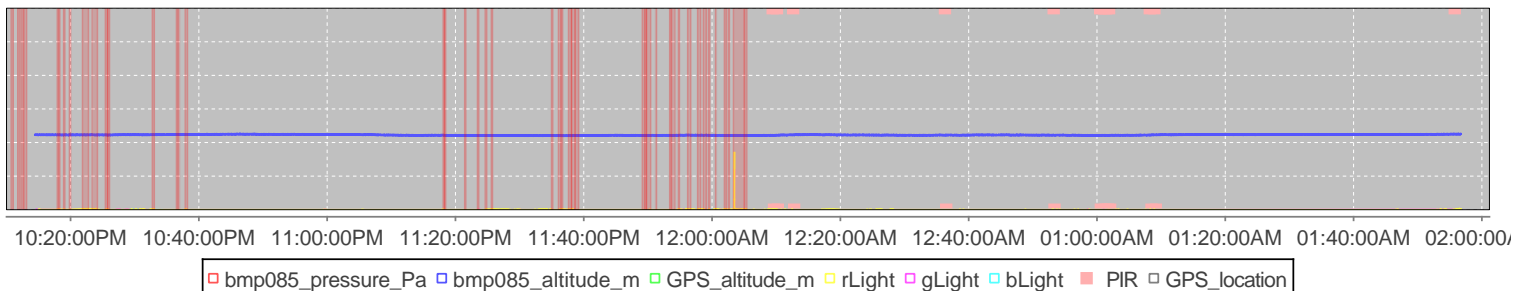

Haunted Hill House, Mineral Wells, TX

Start Date **Start Time** **End Date** **End Time**
Jun 20, 2015 10:14:28 PM Jun 21, 2015 2:00:41 AM

Location Name: Haunted Hill House, Mineral Wells, TX

Address: 501 NE 1st Street

City: Mineral Wells

State: TX

Zip: 76067

Weather Conditions:

Investigators:

GPS Latitude: 32.8106

Longitude: -98.10935

Module-1a

Module-1b

Individual

Summary

Haunted Hill House, Mineral Wells, TX

gps-location

solar

lunar

recTime :1434868508290
MoonPanel_radians :Sun-Moon-Earth angle (radians): 0.9634
MoonPanel_percent :The Moon is 21% of full (waxing)
MoonPanel_newMoonAt :Full on: 7/1/15 9:27 PM
MoonPanel_fullMoonAt :New on: 6/16/15 8:55 AM

geomagnetic

TOTAL_INTENSITY :38748.883 nTesla
HORIZONTAL_INTENSITY :18519.292 nTesla
NORTH_COMPONENT :1359.828 nTesla
EAST_COMPONENT :18469.3 nTesla
VERTICAL_COMPONENT :34036.917
GEOMAGNETIC_INCLINATION :61.45 degrees
GEOMAGNETIC_DECLINATION :4.211 degrees