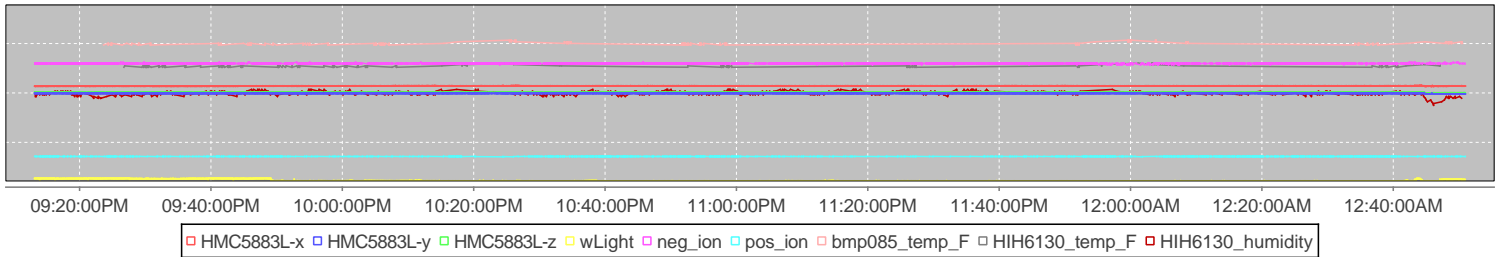

Miss Mollies Hotel

Start Date Jul 15, 2015 **Start Time** 9:13:07 PM **End Date** Dec 31, 1969 **End Time** 6:00:00 PM

Location Name: Miss Mollies Hotel
Address: 109 West Exchange Ave.
City: Ft. Worth State: TX Zip: 76164
Weather Conditions: Clear, Hot
Investigators: Tony & Cathy Ritter
GPS Latitude: [unknown] Longitude: [unknown]
Comment: Very productive trip.
Future note turn off aerosole spray freshners.
Very active night. lost of interesting anomolies recorded.

Module-1a

Module-1b

Individual

Summary

Miss Mollies Hotel

gps-location

solar

issued :
xray_flux :
geo_kboulder :
geo_kplanetary :

lunar

recTime :1437012759576
MoonPanel_radians :Sun-Moon-Earth angle (radians): 0
MoonPanel_percent :The Moon is almost new (waxing)
MoonPanel_newMoonAt :Full on: 7/31/15 5:59 AM
MoonPanel_fullMoonAt :New on: 7/15/15 8:29 PM