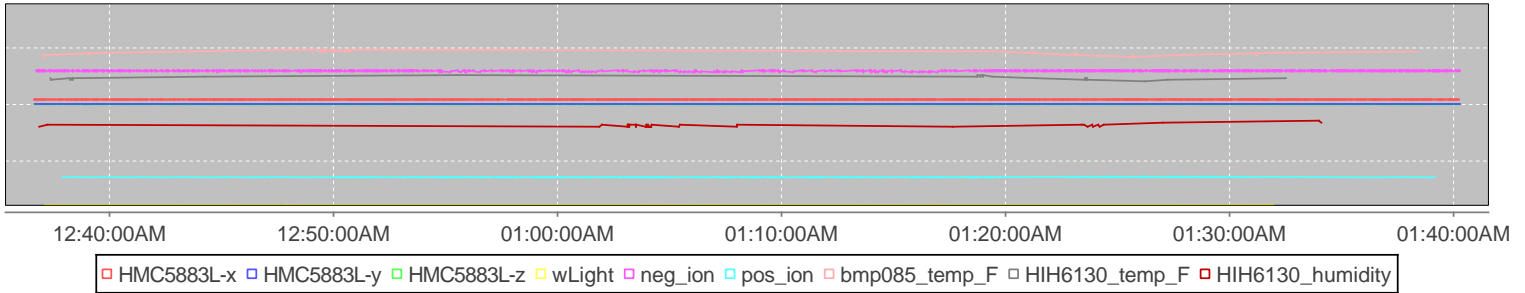

State TX Zi 76020
: p:

Weather Conditions: clear

Investigators: Texas Paranormal Investigators, Antone Ritter, Catherine Ritter

GPS Latitude: 32.7888

Longitude: -97.35003

Module-1a

Module-1b

ParaVideo1

Summary

Miss Mollies, 109 West Exchange Av, Fort Worth TX,

Summary

gps-location

solar

lunar

recTime :1449732992483
MoonPanel_radians :Sun-Moon-Earth angle (radians): 6.0530
MoonPanel_percent :The Moon is 1% of full (waning)
MoonPanel_newMoonAt :Full on: 11/25/15 4:26 PM
MoonPanel_fullMoonAt :New on: 12/11/15 4:43 AM

geomagnetic

TOTAL_INTENSITY :49456.399 nTesla
HORIZONTAL_INTENSITY :23515.765 nTesla
NORTH_COMPONENT :1743.547 nTesla
EAST_COMPONENT :23451.039 nTesla
VERTICAL_COMPONENT :43507.979
GEOMAGNETIC_INCLINATION :61.609 degrees
GEOMAGNETIC_DECLINATION :4.252 degrees