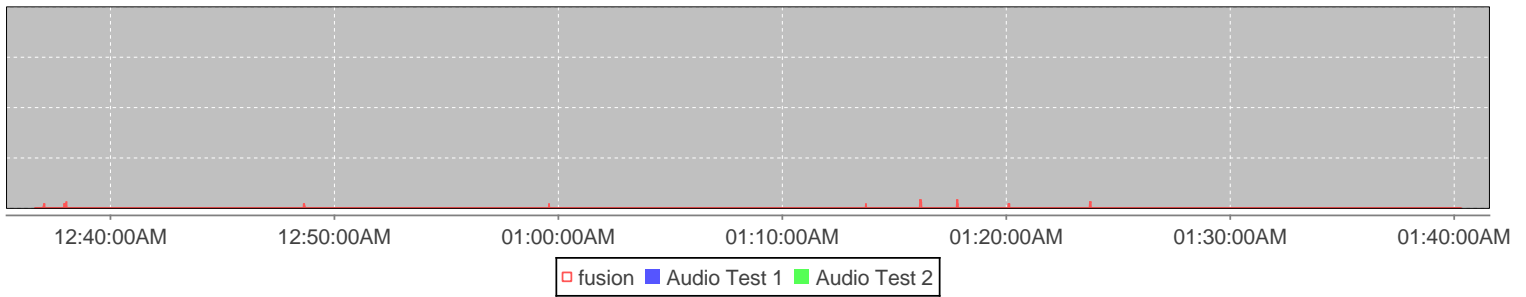

State TX Zi 76020
: p:

Weather Conditions: clear

Investigators: Texas Paranormal Investigators, Antone Ritter, Catherine Ritter

GPS Latitude: 32.7888

Longitude: -97.35003

Module-1a

Module-1b

ParaVideo1

Summary

Miss Mollies, 109 West Exchange Av, Fort Worth TX,

Summary

gps-location

solar

lunar

recTime :1449732992483
MoonPanel_radians :Sun-Moon-Earth angle (radians): 6.0530
MoonPanel_percent :The Moon is 1% of full (waning)
MoonPanel_newMoonAt :Full on: 11/25/15 4:26 PM
MoonPanel_fullMoonAt :New on: 12/11/15 4:43 AM

geomagnetic

TOTAL_INTENSITY :49456.399 nTesla
HORIZONTAL_INTENSITY :23515.765 nTesla
NORTH_COMPONENT :1743.547 nTesla
EAST_COMPONENT :23451.039 nTesla
VERTICAL_COMPONENT :43507.979
GEOMAGNETIC_INCLINATION :61.609 degrees
GEOMAGNETIC_DECLINATION :4.252 degrees