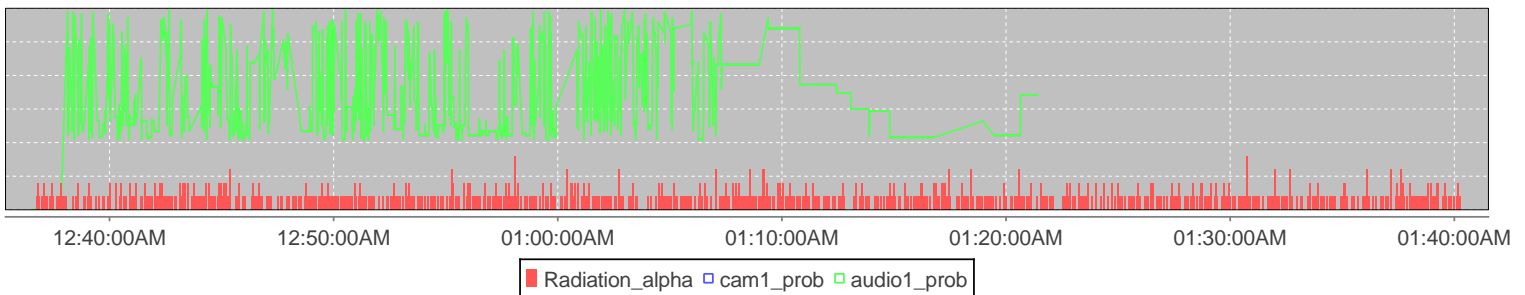

State TX Zi 76020
: p:

Weather Conditions: clear

Investigators: Texas Paranormal Investigators, Antone Ritter, Catherine Ritter

GPS Latitude: 32.7888

Longitude: -97.35003

Module-1a

Module-1b

ParaVideo1

Summary

Miss Mollies, 109 West Exchange Av, Fort Worth TX,

Summary

gps-location

solar

lunar

recTime :1449732992483
MoonPanel_radians :Sun-Moon-Earth angle (radians): 6.0530
MoonPanel_percent :The Moon is 1% of full (waning)
MoonPanel_newMoonAt :Full on: 11/25/15 4:26 PM
MoonPanel_fullMoonAt :New on: 12/11/15 4:43 AM

geomagnetic

TOTAL_INTENSITY :49456.399 nTesla
HORIZONTAL_INTENSITY :23515.765 nTesla
NORTH_COMPONENT :1743.547 nTesla
EAST_COMPONENT :23451.039 nTesla
VERTICAL_COMPONENT :43507.979
GEOMAGNETIC_INCLINATION :61.609 degrees
GEOMAGNETIC_DECLINATION :4.252 degrees