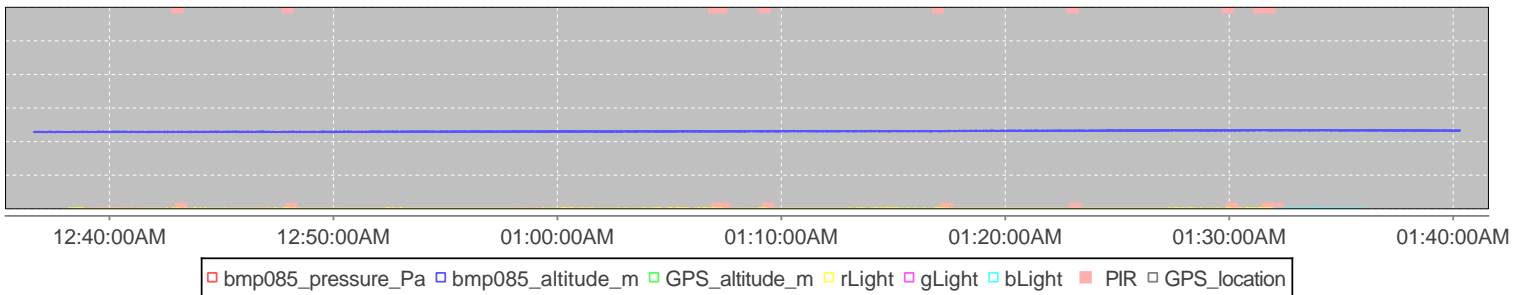

State TX Zi 76020
: p:

Weather Conditions: clear

Investigators: Texas Paranormal Investigators, Antone Ritter, Catherine Ritter

GPS Latitude: 32.7888

Longitude: -97.35003

Module-1a

Module-1b

ParaVideo1

Summary

Miss Mollies, 109 West Exchange Av, Fort Worth TX,

Summary

gps-location

solar

lunar

recTime :1449732992483
MoonPanel_radians :Sun-Moon-Earth angle (radians): 6.0530
MoonPanel_percent :The Moon is 1% of full (waning)
MoonPanel_newMoonAt :Full on: 11/25/15 4:26 PM
MoonPanel_fullMoonAt :New on: 12/11/15 4:43 AM

geomagnetic

TOTAL_INTENSITY :49456.399 nTesla
HORIZONTAL_INTENSITY :23515.765 nTesla
NORTH_COMPONENT :1743.547 nTesla
EAST_COMPONENT :23451.039 nTesla
VERTICAL_COMPONENT :43507.979
GEOMAGNETIC_INCLINATION :61.609 degrees
GEOMAGNETIC_DECLINATION :4.252 degrees