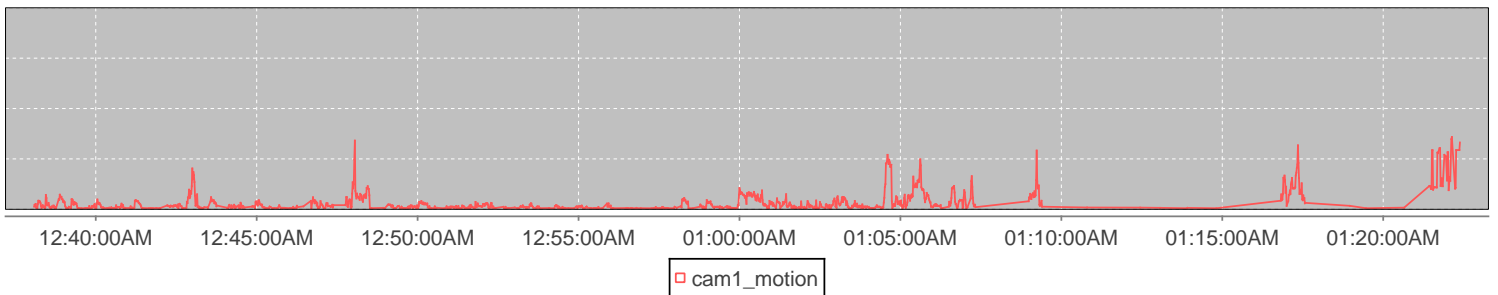

State TX Zi 76020
: p:

Weather Conditions: clear

Investigators: Texas Paranormal Investigators, Antone Ritter, Catherine Ritter

GPS Latitude: 32.7888

Longitude: -97.35003

Module-1a

Module-1b

ParaVideo1

Summary

Miss Mollies, 109 West Exchange Av, Fort Worth TX,

Summary

gps-location

solar

lunar

recTime :1449732992483
MoonPanel_radians :Sun-Moon-Earth angle (radians): 6.0530
MoonPanel_percent :The Moon is 1% of full (waning)
MoonPanel_newMoonAt :Full on: 11/25/15 4:26 PM
MoonPanel_fullMoonAt :New on: 12/11/15 4:43 AM

geomagnetic

TOTAL_INTENSITY :49456.399 nTesla
HORIZONTAL_INTENSITY :23515.765 nTesla
NORTH_COMPONENT :1743.547 nTesla
EAST_COMPONENT :23451.039 nTesla
VERTICAL_COMPONENT :43507.979
GEOMAGNETIC_INCLINATION :61.609 degrees
GEOMAGNETIC_DECLINATION :4.252 degrees